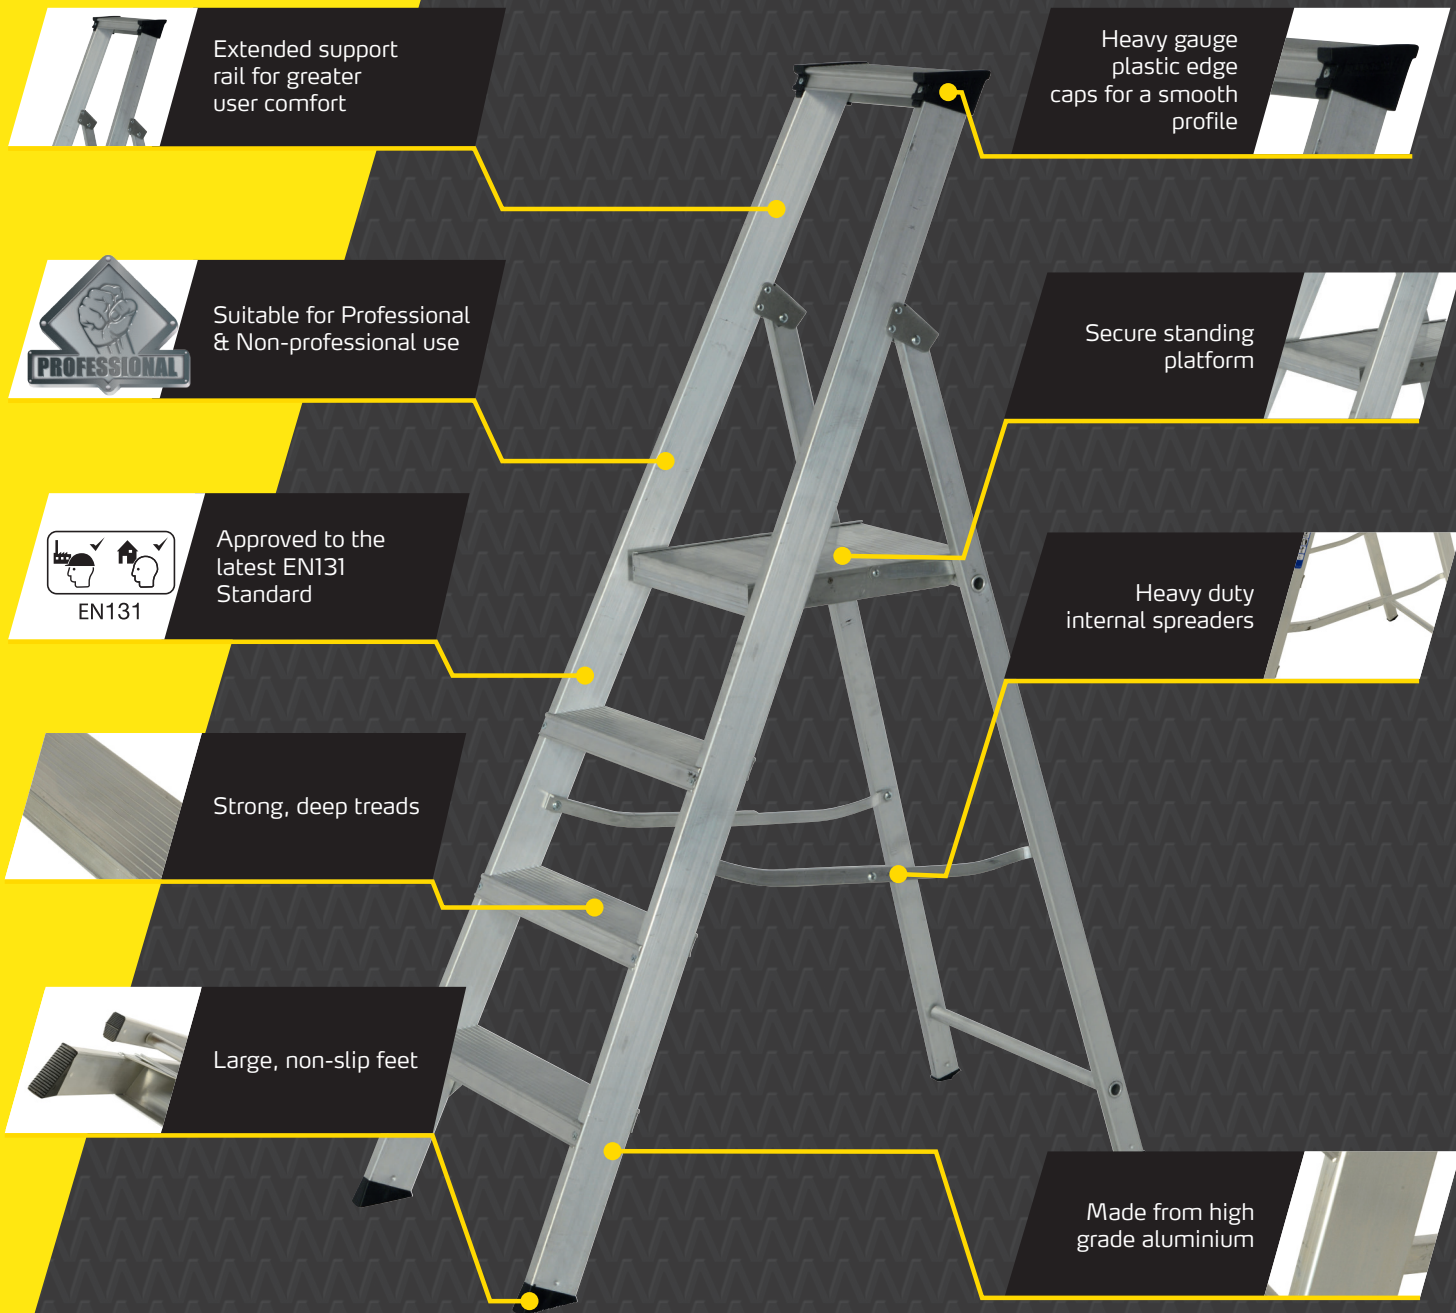

## BUILDERS ALUMINIUM

Trade Platform Stepladders

- **Extra Large Platform**  
for comfort and stability
- **Slip-Resistant Treads**  
for maximum stability
- **Pinch-Proof Spreaders**  
easy to open & close

## Trade Platform Stepladders

**150kg**

MAX. LOAD  
(Load includes user, tools,  
materials, etc)

APPROVED TO THE  
**NEW EN131 STANDARD**  
FOR PROFESSIONAL USE